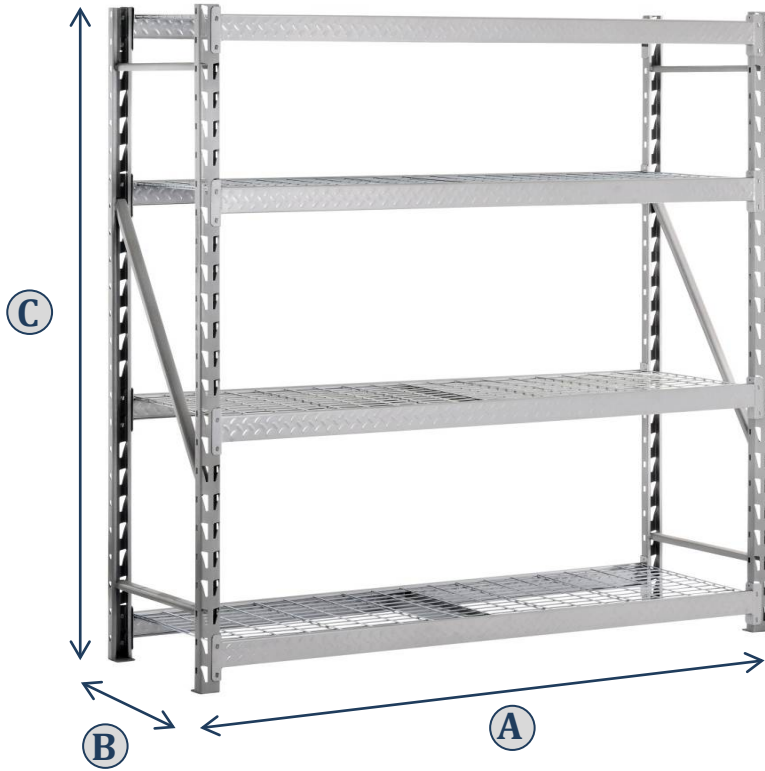

PRODUCT SPEC SHEET

Model #: TP722472W4

Series: Treadplate Welded Rack

Product Overview

Features & Benefits

- 4 wire shelves provide ample storage
- Open wire shelving permits sprinkler, air, and light penetration while minimizing dust accumulation
- Shelves adjust in 3" increments
- Heavy-duty steel construction for durability
- Treadplate embossed beam design
- 1,200 lbs. shelf capacity
- Assembles quick and easy

Product Specifications

A. Overall Width (in.)	77
B. Overall Depth (in.)	24
C. Overall Height (in.)	72
Shelf Size (in.)	77w x 24d
Shelf Levels	4
Shelf Adjustments	3" increments
Shelf Capacity (lbs.) (evenly distributed loads)	1,200
Total Unit Capacity (lbs.) (evenly distributed loads)	4,800
Frame Material	Steel
Decking Material	Steel wire

Finish	Powder coat
Color(s)	Silver
Unit Weight (lbs.)	130
Shipping Weight (lbs.)	130
Carton Dimensions	78x26x9
Certifications	NSF
Green Environment Attributes	-
Warranty	1-Year against Manufacturer's defect
Includes	(4) wire deck shelves, (2) end frames, (8) beams, (4) U channel supports, (8) M6x12 screws and nuts,